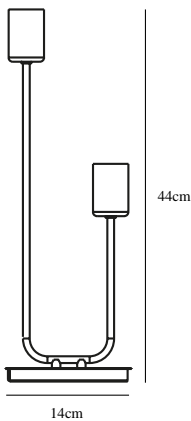

JOSEFINE | TABLE LAMP | MATT BLACK

48955003

nordlux®

Voltage (V): 230 Volt
IP degree: IP20
Maximum bulb wattage (W):
2X28W
Class (Class 1, Class 2, Class 3):
Class 2 (Double isolated)
Bulb base: E27
Dimmerable: Yes with compatible
bulb
Switch placement: On the cable

Color: Matt black
Height (cm): 44
Tube Diameter (cm): 0.8
Shade Diameter (cm): 4.2
Outdoor base dimension (cm): 14

Pcs Per Master Carton: 3
Sales Box Height (cm): 45.4
Sales Box Width(cm): 16.5
Sales Box Depth (cm): 16.5
Sales Box Volume m³ : 0.0124
Product net weight (kg): 0.72

EAN: 5701581464186
TUN: 2042382
Item Number: 48955003

Primary material: Metal
Color of the Glass: Brass
Color of the cable: Black
Length of the cable (cm): 150
Surface material of the cable:
Plastic
Is the cable replaceable: False