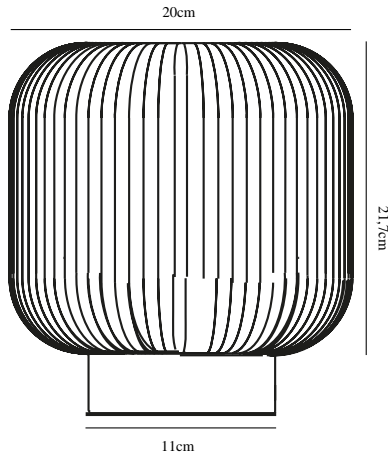

MILFORD | TABLE LAMP | BLACK

48965001

nordlux®

Voltage (V): 230 Volt
IP degree: IP20
Maximum bulb wattage (W): 40W
Class (Class 1, Class 2, Class 3):
Class 2 (Double isolated)
Bulb base: E27
Dimmerable: Yes with compatible
bulb
Switch placement: On the cable

Color: Black
Height (cm): 20
Shade Diameter (cm): 20
EAN: 5701581464285
TUN: 2042383
Item Number: 48965001

Pcs Per Master Carton: 3
Sales Box Height (cm): 22
Sales Box Width(cm): 25
Sales Box Depth (cm): 22
Sales Box Volume m³ : 0.0121
Product net weight (kg): 1.156

Primary material: Glass
Secondary material: Metal
Color of the Glass: Opal white
Color of the cable: Black
Length of the cable (cm): 150
Surface material of the cable:
Textile
Is the cable replaceable: False