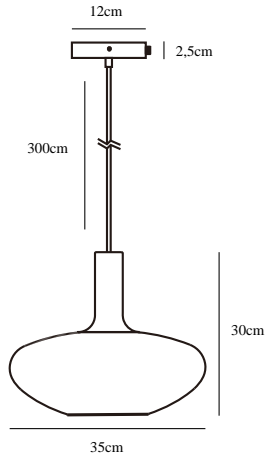

ALTON 35 | PENDANT | WHITE

48973001

nordlux®

Voltage (V): 230 Volt
IP degree: IP20
Maximum bulb wattage (W): 60W
Class (Class 1, Class 2, Class 3):
Class 1 (Earth contact)
Bulb base: E27
Dimmerable: Yes with compatible
bulb

Color: White
Height (cm): 30
Shade Diameter (cm): 35
EAN: 5704924000355
TUN: 2074547
Item Number: 48973001

Pcs Per Master Carton: 3
Sales Box Height (cm): 24
Sales Box Width(cm): 38
Sales Box Depth (cm): 38
Sales Box Volume m³ : 0.0347
Product net weight (kg): 1.5

Primary material: Glass
Secondary material: Metal
Color of the Glass: Opal white
Color of the cable: White
Length of the cable (cm): 300
Surface material of the cable:
Textile
Is the cable replaceable: False