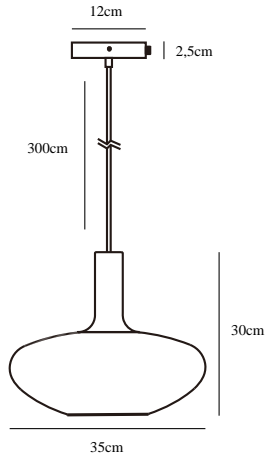

ALTON 35 | PENDANT | BLACK

48973047

nordlux®

Voltage (V): 230 Volt

IP degree: IP20

Maximum bulb wattage (W): 60W

Class (Class 1, Class 2, Class 3):

Class 1 (Earth contact)

Bulb base: E27

Dimmerable: Yes with compatible bulb

Color: Black

Height (cm): 30

Shade Diameter (cm): 35

EAN: 5701581488588

TUN: 2059748

Item Number: 48973047

Pcs Per Master Carton: 3

Sales Box Height (cm): 24

Sales Box Width(cm): 38

Sales Box Depth (cm): 38

Sales Box Volume m³ : 0.0347

Product net weight (kg): 1.5

Primary material: Glass

Secondary material: Metal

Color of the Glass: Smoked

Color of the cable: Black

Length of the cable (cm): 300

Surface material of the cable:

Textile

Is the cable replaceable: False

• Contemporary art deco style • Mouth blown glass and exclusive details