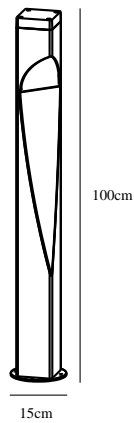

CONCORDIA | GARDEN LIGHT | ANTHRACITE

49018050

nordlux®

Voltage (V): 230 Volt
IP degree: IP44
Maximum bulb wattage (W): 28W
Class (Class 1, Class 2, Class 3):
Class 1 (Earth contact)
Bulb base: GU10
Parallel connection: True

Height (cm): 100
EAN: 5701581464384
TUN: 2042384
Item Number: 49018050

Pcs Per Master Carton: 3
Sales Box Height (cm): 101
Sales Box Width (cm): 15.5
Sales Box Depth (cm): 15.5
Sales Box Volume m³ : 0.0243
Product net weight (kg): 3.84

Primary material: Aluminium
Color of the Glass: Clear
Suitable for Seaside: No
Color: Anthracite

• 1 meter high • Can be mounted on Nordlux base unit

Concordia is a modern and minimalist garden lamp used to illuminate outdoor space in a beautiful way. With its geometrical design, the one-metre-tall lamp is a standing sculpture in the outdoor space, which can be advantageously placed along the driveway, pathway or used for general illumination of the garden. Designed by Danish designer Bønnelycke MDD.