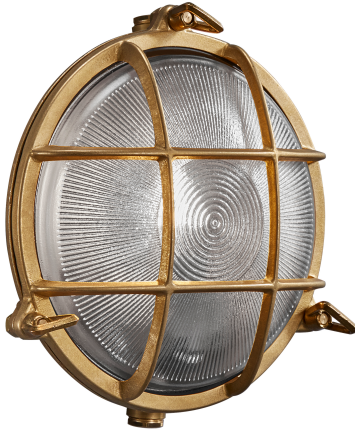

POLPERRO | WALL LIGHT | BRASS

49021035

nordlux®

19,5cm

Voltage (V): 230 Volt
IP degree: IP64
Maximum bulb wattage (W):
12,5W
Class (Class 1, Class 2, Class 3):
Class 1 (Earth contact)
Bulb base: E27
Parallel connection: True

Primary material: Brass
Secondary material: Glass
Color of the Glass: Frostedglass
Suitable for Seaside: Yes
Color: Brass

- Maritime robust design • Build-in parallel connection
- Durable material that is well-suited for harsh weather • 15 year warranty on extensive corrosion

Polperro was inspired by harsh coastal areas with roaring seas and tall waves. The maritime design makes Polperro a decorative and classic wall lamp that fits beautifully by the front door, the garage or on the fence. Furthermore, the Polperro can be connected in parallel, making the lamp extremely functional.

Brass is a sturdy and weather-resistant material, making the lamp suitable for harsh coastal areas. Over time, brass takes on a darker patina, which results in a beautiful brownish colour.