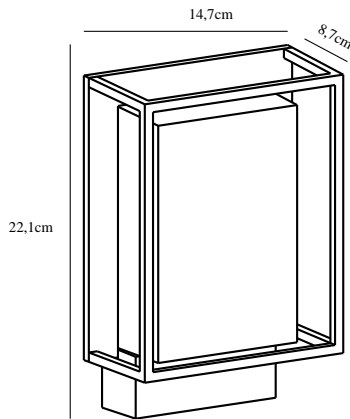

# NESTOR | WALL LIGHT | BLACK

49041003

nordlux®

Voltage (V): 230 Volt  
IP degree: IP44  
Class (Class 1, Class 2, Class 3):  
Class 1 (Earth contact)  
Bulb base: LED Module  
Parallel connection: True

Primary material: Aluminium  
Secondary material: Plastic  
Suitable for Seaside: No  
Color: Black

Height (cm): 22.1  
Width (cm): 14.7  
Projection (cm): 8.7  
EAN: 5701581464889  
TUN: 2042389  
Item Number: 49041003

Pcs Per Master Carton: 3  
Sales Box Height (cm): 23  
Sales Box Width (cm): 15.5  
Sales Box Depth (cm): 9.5  
Sales Box Volume m<sup>3</sup> : 0.0034  
Product net weight (kg): 0.65