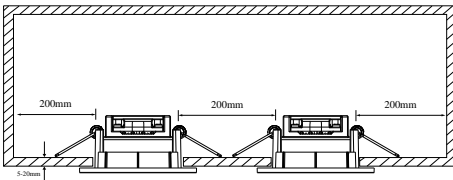

Voltage (V): 230 Volt
IP degree if the fixture includes
two types of IP degree: IP65
Class (Class I, Class II, Class III):
Class 2 (Double isolated)
Lampholder type (eg, E27/E14,
etc): LED Module
Dimmerable: True
Parallel connection possible?:
True

Primary material: Plastic

Color: White
Built In Spot Diameter (cm): 8.5
EAN: 5701581466180
TUN: 2049711
Item Number: 49160101
Pcs Per Master Carton: 3
Sales Box Height (cm): 13

Sales Box Width(cm): 13
Sales Box Depth (cm): 9
Sales Box Volume m³ : 0.0015
Net weight of the luminaire (kg):
0.23

Useful Lumen (lm): 345
Color Temperature (K): 2700
Ra-value : 80
Lifetime (h): 20000
Spread Angle (°) (beam angle of
luminaire): 110
Candela (cd) (for directional
lamp only): 0

- Parallel connection possible
- Ideally suited for bathroom zone 1-2 IP65
- Integrated connector block
- Parallel connection possible

Leonis is a single downlight with a low installation height. The downlight has an integrated LED and a frame in white plastic which contributes to a long life and low energy consumption. Furthermore, the downlight has opal white diffuser glass, that allows light to spread beautifully throughout the room. It is quick and easy to install Leonis via a screwless plug-in connection and twist-lock system. In addition, the downlight has a flexible cutting diameter (Ø68-73/76mm) and allows for parallel connection.

The downlight emits a warm light of 2700 K, which makes it particularly suitable in the living room, the dining room or the bedroom. The high degree of protection, IP65, makes Leonis highly suitable for e.g. the bathroom, as it will tolerate a humid environment.

www.nordlux.com