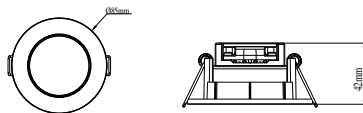

LEONIS 3-KIT IP65 | DOWNLIGHT/RECESSED | WHITE

49160101

nordlux®

Cutout: 68-76mm

Voltage (V): 230 Volt
IP degree if the fixture includes
two types of IP degree: IP65
Class (Class I, Class II, Class III):
Class 2 (Double isolated)
Lampholder type (eg, E27/E14,
etc): LED Module
Dimmerable: True
Parallel connection possible?:
True

Primary material: Plastic

Color: White
Built In Spot Diameter (cm): 8.5
EAN: 5701581466180
TUN: 2049711
Item Number: 49160101
Pcs Per Master Carton: 3
Sales Box Height (cm): 13

Sales Box Width(cm): 13
Sales Box Depth (cm): 9
Sales Box Volume m³ : 0.0015
Net weight of the luminaire (kg):
0.23

Leonis is a single downlight with a low installation height. The downlight has an integrated LED and a frame in white plastic which contributes to a long life and low energy consumption. Furthermore, the downlight has opal white diffuser glass, that allows light to spread beautifully throughout the room. It is quick and easy to install Leonis via a screwless plug-in connection and twist-lock system. In addition, the downlight has a flexible cutting diameter (Ø68-73/76mm) and allows for parallel connection.