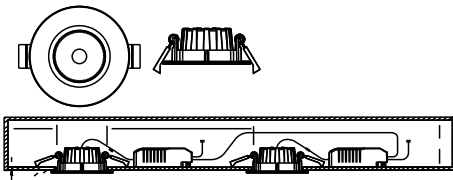

DORADO 3-KIT DIM | DOWNLIGHT | WHITE

49410101

nordlux®