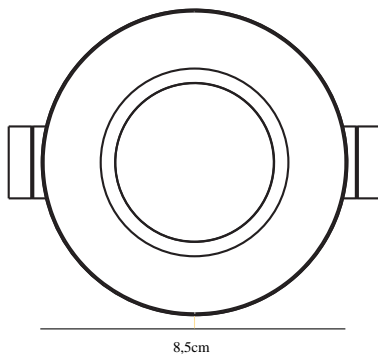

TIAKI | DOWNLIGHT | BLACK

49570103

nordlux®

Voltage (V): 230 Volt
IP degree: IP65
Class (Class 1, Class 2, Class 3):
Class 2 (Double isolated)
Bulb base: LED Module
Parallel connection: True

Primary material: Plastic
Secondary material: Metal
Color: Black

Height (cm): 4.5
Built In Spot Diameter (cm): 8.5
Mount directly into insulation:
False

EAN: 5704924016516
TUN: 2337413
Item Number: 49570103
Pcs Per Master Carton: 3

Sales Box Height (cm): 13
Sales Box Width(cm): 13
Sales Box Depth (cm): 6.5
Sales Box Volume m³ : 0.0011
Product net weight (kg): 0.15

Brightness of light (Lumen): 345
Color Temperature (K):
2700/4000
Ra-value : 80
Lifetime (h): 20000
Beam Angle (°) : 100
Candela (cd) (for directional
lamp only): 150
Energy Class: F
Actual Watt (W): 0

- 2-step Moodmaker™ dimming function (2700K/4000K) using your standard wall switch •
- Suitable for the bathroom (IP65) • Parallel connection possible
- Connector block included • 5-year LED guarantee

Tiaki is a round downlight with integrated LED, allowing for parallel connection. Tiaki has the Moodmaker™ function, which allows you to dim the light in two steps without the use of a dimmer switch, simply using your standard wall switch. The downlight automatically remembers the previous light setting. Tiaki allows you to switch between 600 lm at 4000K and 345 lm at 2700K. It even meets protection rating IP65, which makes it suitable for use in e.g. the bathroom.