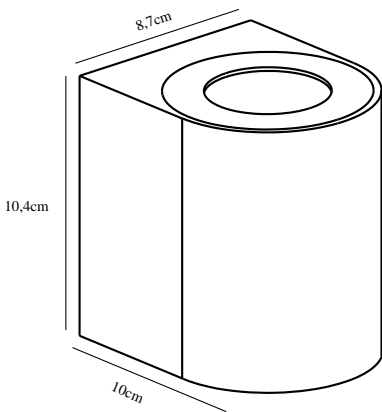

CANTO 2 | WALL LIGHT | WHITE

49701001

nordlux®

Voltage (V): 230 Volt
IP degree: IP44
Class (Class 1, Class 2, Class 3):
Class 1 (Earth contact)
Bulb base: LED Module
Dimmerable: False
Parallel connection: True

Height (cm): 10.4
Width (cm): 8.7
Projection (cm): 10
EAN: 5701581482388
TUN: 2050182
Item Number: 49701001

Pcs Per Master Carton: 3
Sales Box Height (cm): 11.2
Sales Box Width (cm): 10.6
Sales Box Depth (cm): 9.3
Sales Box Volume m³ : 0.0011
Product net weight (kg): 0.45

Primary material: Aluminium
Color of the Glass: Clear
Suitable for Seaside: No
Color: White

Brightness of light (Lumen): 500
Color Temperature (K): 2700
Ra-value : 80
Lifetime (h): 25000
Beam Angle (°) : 120
Energy Class: F
Actual Watt (W): 6