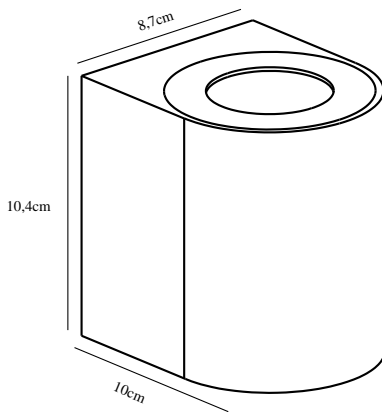

CANTO 2 | WALL LIGHT | STAINLESS STEEL

49701034

nordlux®

Voltage (V): 230 Volt
IP degree: IP44
Class (Class 1, Class 2, Class 3):
Class 1 (Earth contact)
Bulb base: LED Module
Dimmerable: False
Parallel connection: True

Primary material: Stainless steel
Color of the Glass: Clear
Suitable for Seaside: No
Color: Stainless steel

Height (cm): 10.4
Width (cm): 8.7
Projection (cm): 10
EAN: 5701581482784
TUN: 2050187
Item Number: 49701034
Pcs Per Master Carton: 3

Sales Box Height (cm): 11.2
Sales Box Width (cm): 10.6
Sales Box Depth (cm): 9.3
Sales Box Volume m³: 0.0011
Product net weight (kg): 0.55

Brightness of light (Lumen): 500
Color Temperature (K): 2700
Ra-value : 80
Lifetime (h): 25000
Beam Angle (°) : 120
Energy Class: F
Actual Watt (W): 6