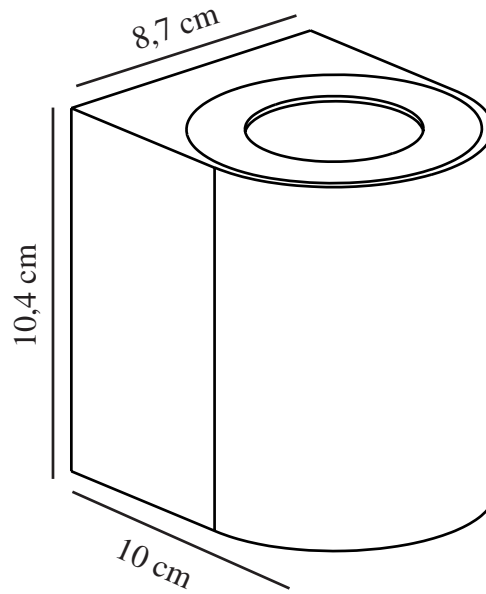

# CANTO 2 | WALL LIGHT | BLACK

49701203

nordlux®

Voltage (V): 220-240 Volt  
IP degree: IP44  
Class (Class 1, Class 2, Class 3):  
Class 1 (Earth contact)  
Socket type: LED Module  
Dimmerable: False  
Parallel connection: True

Primary material: Aluminium  
Secondary material: Glass  
Colour of the glass: Clear  
Is the cable replaceable: False  
Colour: Black

Height (cm): 10.6  
Width (cm): 8.7  
Length (cm): 8.7  
Projection (cm): 10

EAN: 5704924016493  
TUN: 2335038  
Item Number: 49701203  
Pcs Per Master Carton: 3  
Sales Box Height (cm): 12.5

Sales Box Width(cm): 9.3  
Sales Box Depth (cm): 11  
Sales Box Volume m<sup>3</sup> : 0.0013  
Product net weight (kg): 0.68

Brightness of light (Lumen): 500  
Colour temperature (Kelvin): 3000  
Ra-value : 80  
Lifetime (hours): 30000  
Beam angle (°) : 120  
Energy class: F  
Actual watt (W): 10.6

- Three light effects included
- Both up- and downlight
- Built-in parallel connection
- 5-year LED guarantee