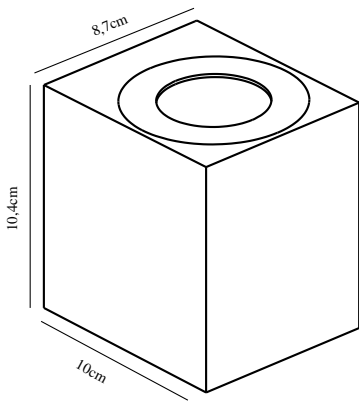

# CANTO KUBI 2 | WALL LIGHT | WHITE

49711001

nordlux®

Voltage (V): 230 Volt  
IP degree: IP44  
Class (Class 1, Class 2, Class 3):  
Class 1 (Earth contact)  
Bulb base: LED Module  
Dimmerable: False  
Parallel connection: True

Height (cm): 10.4  
Width (cm): 8.7  
Projection (cm): 10  
EAN: 5701581482982  
TUN: 2050190  
Item Number: 49711001

Pcs Per Master Carton: 3  
Sales Box Height (cm): 11.2  
Sales Box Width(cm): 10.6  
Sales Box Depth (cm): 9.3  
Sales Box Volume m<sup>3</sup> : 0.0011  
Product net weight (kg): 0.49

Primary material: Aluminium  
Color of the Glass: Clear  
Suitable for Seaside: No  
Color: White

Brightness of light (Lumen): 500  
Color Temperature (K): 2700  
Ra-value : 80  
Lifetime (h): 25000  
Beam Angle (°) : 120  
Energy Class: F  
Actual Watt (W): 6

- Three light effects included
- Both up- and downlight
- Built-in parallel connection
- 5 year LED guarantee

Whether Canto 2. is placed indoors or outdoors, the lamp offers a unique lighting experience. The minimalist design makes the lamp both decorative and sculptural. The light flows both up and down, and with the three included pattern inserts, it is possible to change the light image according to desire and personal style.