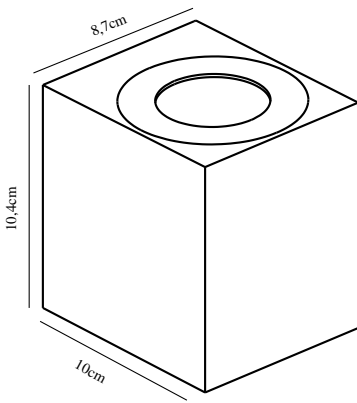

CANTO KUBI 2 | WALL LIGHT | GREY

49711010

nordlux®

Voltage (V): 230 Volt
IP degree: IP44
Class (Class 1, Class 2, Class 3):
Class 1 (Earth contact)
Bulb base: LED Module
Dimmerable: False
Parallel connection: True

Height (cm): 10.4
Width (cm): 8.7
Projection (cm): 10
EAN: 5701581483187
TUN: 2050192
Item Number: 49711010

Pcs Per Master Carton: 3
Sales Box Height (cm): 11.2
Sales Box Width (cm): 10.6
Sales Box Depth (cm): 9.3
Sales Box Volume m³: 0.0011
Product net weight (kg): 0.49

Primary material: Aluminium
Color of the Glass: Clear
Suitable for Seaside: No
Color: Grey

Brightness of light (Lumen): 500
Color Temperature (K): 2700
Ra-value : 80
Lifetime (h): 25000
Beam Angle (°) : 120
Energy Class: F
Actual Watt (W): 6

- Three light effects included • Both up- and downlight
- Built-in parallel connection • 5 year LED guarantee

Whether Canto 2. is placed indoors or outdoors, the lamp offers a unique lighting experience. The minimalist design makes the lamp both decorative and sculptural. The light flows both up and down, and with the three included pattern inserts, it is possible to change the light image according to desire and personal style.