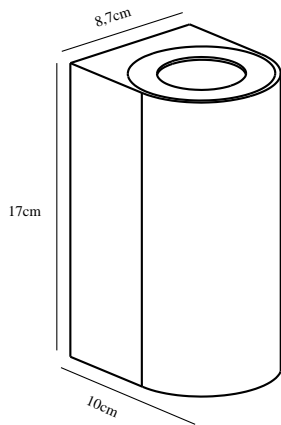

# CANTO MAXI 2 | WALL LIGHT | WHITE

49721001

nordlux®

Voltage (V): 230 Volt  
IP degree: IP44  
Maximum bulb wattage (W):  
2X28W  
Class (Class 1, Class 2, Class 3):  
Class 1 (Earth contact)  
Bulb base: GU10  
Parallel connection: True

Height (cm): 17  
Width (cm): 8.7  
Projection (cm): 10  
EAN: 5701581483484  
TUN: 2050195  
Item Number: 49721001

Pcs Per Master Carton: 3  
Sales Box Height (cm): 17.8  
Sales Box Width(cm): 10.6  
Sales Box Depth (cm): 9.3  
Sales Box Volume m<sup>3</sup> : 0.0018  
Product net weight (kg): 0.5

Primary material: Aluminium  
Color of the Glass: Clear  
Suitable for Seaside: No  
Color: White

• Both up- and downlight • Built-in parallel connection

Whether Canto Maxi 2 is placed indoors or outdoors, the lamp offers a unique lighting experience. The minimalist design makes the lamp both decorative and sculptural.