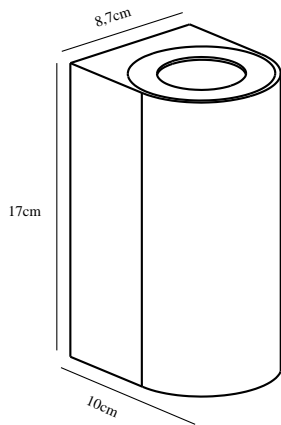

# CANTO MAXI 2 | WALL LIGHT | GALVANIZED

49721031

nordlux®

Voltage (V): 230 Volt

IP degree: IP44

Maximum bulb wattage (W):  
2X28W

Class (Class 1, Class 2, Class 3):

Class 1 (Earth contact)

Bulb base: GU10

Parallel connection: True

Height (cm): 16

Width (cm): 8.5

Projection (cm): 10

EAN: 5701581483781

TUN: 2050201

Item Number: 49721031

Pcs Per Master Carton: 3

Sales Box Height (cm): 17

Sales Box Width(cm): 9

Sales Box Depth (cm): 10.6

Sales Box Volume m<sup>3</sup> : 0.0016

Product net weight (kg): 0.84

Primary material: Galvanized steel

Color of the Glass: Clear