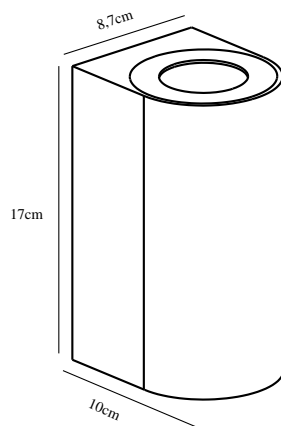

CANTO MAXI 2 | WALL LIGHT | STAINLESS STEEL nordlux®

49721034

Voltage (V): 230 Volt
IP degree: IP44
Maximum bulb wattage (W):
2X28W
Class (Class 1, Class 2, Class 3):
Class 1 (Earth contact)
Bulb base: GU10
Parallel connection: True

Height (cm): 17
Width (cm): 8.7
Projection (cm): 10
EAN: 5701581483880
TUN: 2050203
Item Number: 49721034
Pcs Per Master Carton: 3

Sales Box Height (cm): 17.8
Sales Box Width(cm): 10.6
Sales Box Depth (cm): 9.3
Sales Box Volume m³ : 0.0018
Product net weight (kg): 0.65

Primary material: Stainless steel
Color of the Glass: Clear
Suitable for Seaside: No
Color: Stainless steel

• Both up- and downlight • Built-in parallel connection

Whether Canto Maxi 2 is placed indoors or outdoors, the lamp offers a unique lighting experience. The minimalist design makes the lamp both decorative and sculptural.