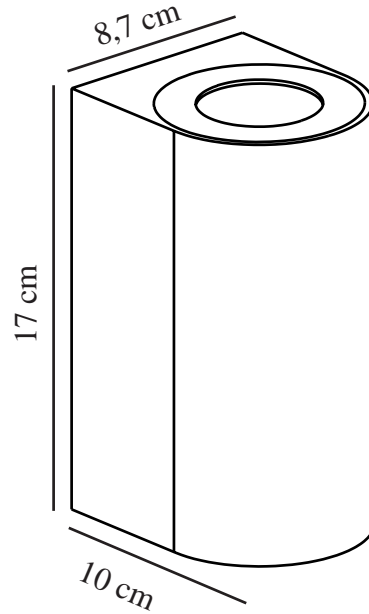

CANTO MAXI 2 | WALL LIGHT | BLACK

49721203

nordlux®

Voltage (V): 220-240 Volt
IP degree: IP44
Maximum bulb wattage (W):
2X28W
Class (Class 1, Class 2, Class 3):
Class 1 (Earth contact)
Socket type: GU10
Parallel connection: True

Primary material: Aluminium
Secondary material: Glass
Colour of the glass: Clear
Suitable for Seaside: True
Colour: Black

Height (cm): 17.2
Width (cm): 8.7
Length (cm): 8.7
Projection (cm): 10
Mount directly into insulation:
False

EAN: 5704924017209
TUN: 2358596
Item Number: 49721203
Pcs Per Master Carton: 3

Sales Box Height (cm): 17.8
Sales Box Width (cm): 10.6
Sales Box Depth (cm): 9.3
Sales Box Volume m³: 0.0018
Product net weight (kg): 0.57