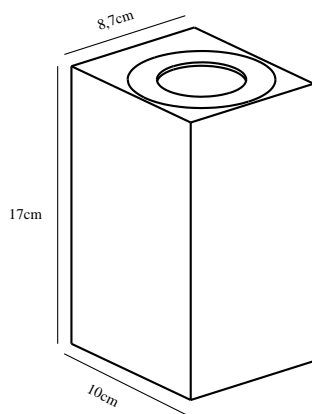

CANTO MAXI KUBI 2 | WALL LIGHT | GALVANIZED nordlux®

49731031

Voltage (V): 230 Volt
IP degree: IP44
Maximum bulb wattage (W):
2X28W
Class (Class 1, Class 2, Class 3):
Class 1 (Earth contact)
Bulb base: GU10
Parallel connection: True

Height (cm): 16
Width (cm): 8.5
Projection (cm): 10
EAN: 5701581485785
TUN: 2050210
Item Number: 49731031
Pcs Per Master Carton: 3

Sales Box Height (cm): 17
Sales Box Width(cm): 9
Sales Box Depth (cm): 10.6
Sales Box Volume m³ : 0.0016
Product net weight (kg): 0.9