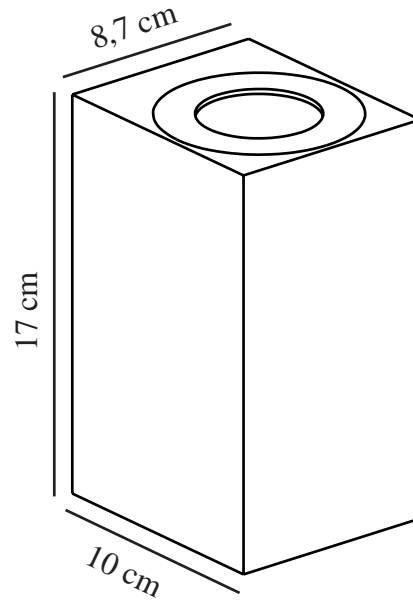

# CANTO MAXI KUBI 2 | WALL LIGHT | BLACK

49731203

nordlux®

Voltage (V): 220-240 Volt  
IP degree: IP44  
Maximum bulb wattage (W):  
2X28W  
Class (Class 1, Class 2, Class 3):  
Class 1 (Earth contact)  
Socket type: GU10  
Parallel connection: True

Primary material: Aluminium  
Secondary material: Glass  
Colour of the glass: Clear  
Suitable for Seaside: True  
Colour: Black

Height (cm): 17.2  
Width (cm): 8.7  
Length (cm): 8.7  
Projection (cm): 10  
Mount directly into insulation:  
False

EAN: 5704924017193  
TUN: 2358597  
Item Number: 49731203  
Pcs Per Master Carton: 3

Sales Box Height (cm): 17.8  
Sales Box Width(cm): 10.6  
Sales Box Depth (cm): 9.3  
Sales Box Volume m<sup>3</sup> : 0.0018  
Product net weight (kg): 0.615

• Both up- and downlight • Built-in parallel connection

Canto Kubi Maxi provides a unique lighting experience, where light flows both up and down. The cubic design exudes Scandinavian minimalism and makes the lamp both decorative and sculptural. Canto Kubi Maxi can be connected in parallel to multiple lamps, making the lamp extremely functional.