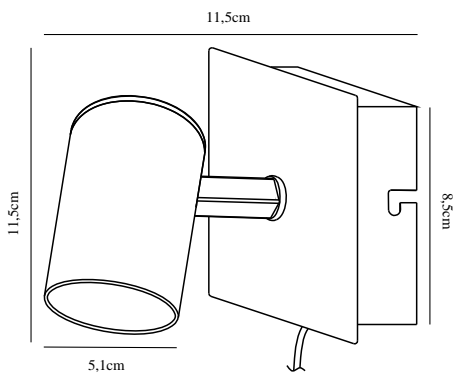

# FRIDA | WALL LIGHT | WHITE

49801001

nordlux®

Voltage (V): 230 Volt  
IP degree: IP20  
Maximum bulb wattage (W): 35W  
Class (Class 1, Class 2, Class 3):  
Class 2 (Double isolated)  
Bulb base: GU10  
Dimmerable: Yes with compatible  
bulb  
Switch placement: On the cable

Primary material: Metal  
Color of the cable: White  
Length of the cable (cm): 150  
Surface material of the cable:  
Plastic  
Is the cable replaceable: True

Color: White  
Height (cm): 11.5  
Shade Diameter (cm): 5.1  
Projection (cm): 11.5  
Tilt Angle (°): 90  
EAN: 5701581477087  
TUN: 2050241  
Item Number: 49801001

Pcs Per Master Carton: 6  
Sales Box Height (cm): 13  
Sales Box Width(cm): 12.5  
Sales Box Depth (cm): 10.5  
Sales Box Volume m<sup>3</sup> : 0.0017  
Product net weight (kg): 0.92

- Contemporary and simple style
- Adjustable lamp head for a directional light