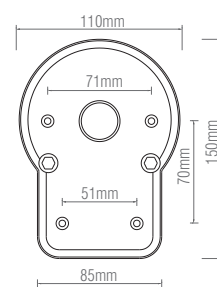

49945

Inova PIR 1LT Wall

FEATURES

- 2 years warranty
- Brushed stainless steel & clear PC finish
- Constructed from stainless steel (304) & polycarbonate
- Complete with built in PIR
- 110° detection angle, 8m maximum range with a 5 sec - 5 min timer function
- IP44

SPEC DATA

Product Wattage:	Max. 60W E27 GLS (required)
Dimmable:	No
Product Voltage:	220-240V
Hertz:	50/60
Product Weight (KG):	1.20
Terminal Block:	3-way
Class:	1

ACCESSORIES

94342, E27 LED Filament GLS 6W

base plate