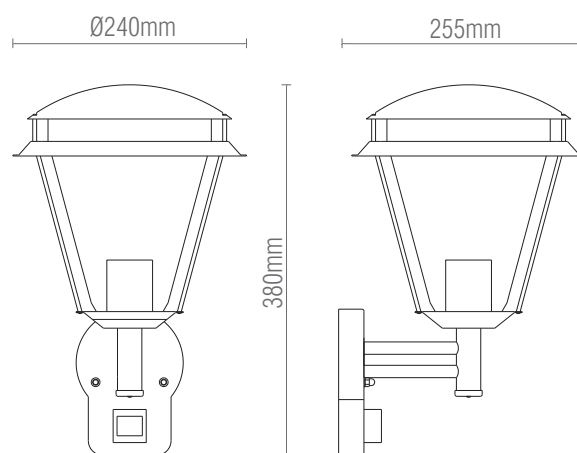

49945

Inova PIR 1LT Wall

FEATURES

- 2 years warranty
- Brushed stainless steel & clear PC finish
- Constructed from stainless steel (304) & polycarbonate
- Complete with built in PIR
- 110° detection angle, 8m maximum range with a 5 sec - 5 min timer function
- IP44

SPEC DATA

Product Wattage:	Max. 60W E27 GLS (required)
Dimmable:	No
Product Voltage:	220-240V
Hertz:	50/60
Product Weight (KG):	1.20
Terminal Block:	3-way
Class:	1

ACCESSORIES

94342, E27 LED Filament GLS 6W

base plate