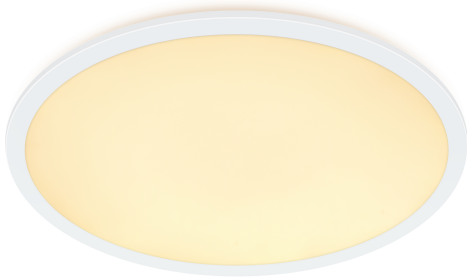

# OJA 60 IP20 2700K STEP-DIM | CEILING LIGHT | WHITE

**nordlux®**

50066101

Voltage (V): 220-240 Volt  
IP degree: IP20  
Class (Class 1, Class 2, Class 3):  
Class 1 (Earth contact)  
Bulb base: LED Module  
Parallel connection: False

Primary material: Plastic  
Secondary material: Metal  
Color: White

Height (cm): 3.2  
Width (cm): 60  
Length (cm): 60  
Projection (cm): 3.2

EAN: 5701581488380  
TUN: 2054988  
Item Number: 50066101  
Pcs Per Master Carton: 3  
Sales Box Height (cm): 61

Sales Box Width(cm): 60.5  
Sales Box Depth (cm): 3.6  
Sales Box Volume m<sup>3</sup> : 0.0133  
Product net weight (kg): 2.7

Brightness of light (Lumen): 3200  
Color Temperature (K): 2700K  
Ra-value : 80  
Lifetime (h): 25000  
Beam Angle (°) : 120  
Candela (cd) (for directional lamp only): 0  
Energy Class: E  
Actual Watt (W): 38

• 3-step Moodmaker™ dimming by your regular wall switch • Night light with backlight effect

• Easy twist lock connection and easy installation • 5 year LED guarantee

Oja is an universally applicable ultra-flat ceiling lamp in a modern and minimalistic design with integrated LED and that is operated from the regular wall switch.