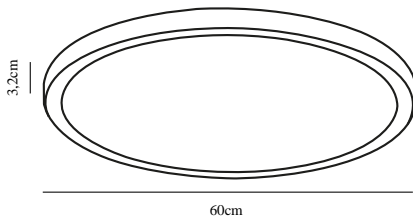

# OJA 60 IP20 2700K STEP-DIM | CEILING LIGHT | WHITE

**nordlux®**

50066101

Voltage (V): 220-240 Volt  
IP degree: IP20  
Class (Class 1, Class 2, Class 3):  
Class 1 (Earth contact)  
Bulb base: LED Module  
Parallel connection: False

Primary material: Plastic  
Secondary material: Metal  
Color: White

Height (cm): 3.2  
Width (cm): 60  
Length (cm): 60  
Projection (cm): 3.2

EAN: 5701581488380  
TUN: 2054988  
Item Number: 50066101  
Pcs Per Master Carton: 3  
Sales Box Height (cm): 61

Sales Box Width(cm): 60.5  
Sales Box Depth (cm): 3.6  
Sales Box Volume m<sup>3</sup> : 0.0133  
Product net weight (kg): 2.7

Brightness of light (Lumen): 3200  
Color Temperature (K): 2700K  
Ra-value : 80  
Lifetime (h): 25000  
Beam Angle (°) : 120  
Candela (cd) (for directional lamp only): 0  
Energy Class: E  
Actual Watt (W): 38