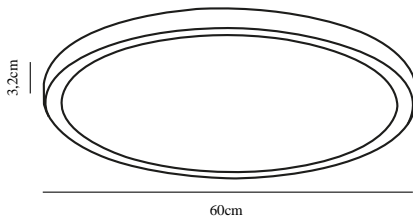

OJA 60 IP20 2700K STEP-DIM | CEILING LIGHT | BLACK

nordlux®

50066103

Voltage (V): 220-240 Volt
IP degree: IP20
Class (Class 1, Class 2, Class 3):
Class 1 (Earth contact)
Bulb base: LED Module
Parallel connection: False

Primary material: Plastic
Secondary material: Metal
Color: Black

Height (cm): 3.2
Width (cm): 60
Length (cm): 60
Projection (cm): 3.2

EAN: 5704924002243
TUN: 2115691
Item Number: 50066103
Pcs Per Master Carton: 3
Sales Box Height (cm): 61

Sales Box Width(cm): 60.5
Sales Box Depth (cm): 3.6
Sales Box Volume m³ : 0.0133
Product net weight (kg): 2.7

Brightness of light (Lumen): 3000
Color Temperature (K): 2700K
Ra-value : 80
Lifetime (h): 25000
Beam Angle (°) : 120
Candela (cd) (for directional lamp only): 0
Energy Class: E
Actual Watt (W): 38

• 3-step Moodmaker™ dimming by your regular wall switch • Night light with backlight effect

• Easy twist lock connection and easy installation • 5 year LED guarantee

Oja is an universally applicable ultra-flat ceiling lamp in a modern and minimalistic design with integrated LED and that is operated from the regular wall switch.

The 3-step Moodmaker™ integrated in Oja is operated by the standard wall switch to change the intensity of the light source. One click on the wall switch will create 100% light, whereas, two clicks will lower the volume to 50% and the third click will turn on the night light. Oja also has twist lock connection which makes it easy for one person to install the ceiling lamp.

Nordlux
50066103

A	
B	
C	
D	
E	
F	
G	

28
kWh/1000h

2019/2015