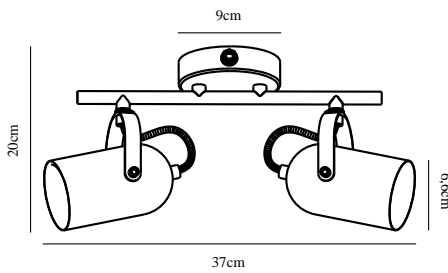

LOTUS 2-SPOT | SPOT LIGHT | BLACK/BRASS

50110103

nordlux®

Voltage (V): 230 Volt
IP degree: IP20
Maximum bulb wattage (W):
2X40W
Class (Class 1, Class 2, Class 3):
Class 2 (Double isolated)
Bulb base: E14
Dimmerable: Yes with compatible
bulb

Shade Diameter (cm): 6.6
Length (cm): 37
Projection (cm): 20
Tilt Angle (°): 150
EAN: 5701581478282
TUN: 2050257
Item Number: 50110103
Pcs Per Master Carton: 3

Sales Box Height (cm): 16.5
Sales Box Width(cm): 34.5
Sales Box Depth (cm): 10
Sales Box Volume m³: 0.0057
Product net weight (kg): 0.623

Primary material: Metal
Color: Black/Brass

- Industrial style
- Adjustable lamp head for a directional light
- Black silk matt finish and polished brass details

The Lotus series has a smart and stylish design with a black silk matt finish and polished brass details. The spotlight head can be adjusted, making Lotus highly functional by providing good and effective lighting that can be easily angled in the desired direction. Lotus spotlight rail has two spotlights mounted on a round base.