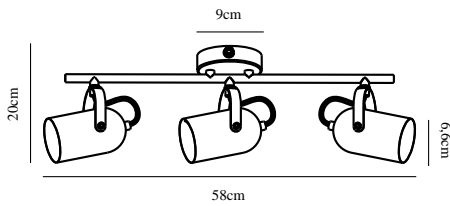

LOTUS 3-SPOT | SPOT LIGHT | BLACK/BRASS

50120103

nordlux®

Voltage (V): 230 Volt

IP degree: IP20

Maximum bulb wattage (W):

3X40W

Class (Class 1, Class 2, Class 3):

Class 2 (Double isolated)

Bulb base: E14

Primary material: Metal

Color: Black/Brass

Shade Diameter (cm): 6.6

Length (cm): 58

Projection (cm): 20

Tilt Angle (°): 150

EAN: 5701581478381

TUN: 2050259

Item Number: 50120103

Pcs Per Master Carton: 3

Sales Box Height (cm): 16.5

Sales Box Width (cm): 55

Sales Box Depth (cm): 10

Sales Box Volume m³ : 0.0091

Product net weight (kg): 0.883

- Industrial style
- Adjustable lamp head for a directional light
- Black silk matt finish and polished brass details

The Lotus series has a smart and stylish design with a black silk matt finish and polished brass details.