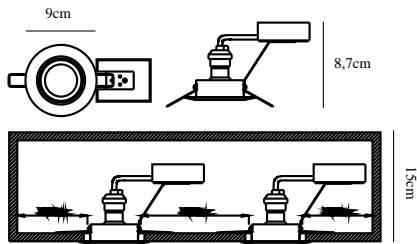

TRITON | DOWNLIGHT | WHITE

54540101

nordlux®

Voltage (V): 230 Volt
IP degree: IP23
Maximum bulb wattage (W):
3X35W
Class (Class 1, Class 2, Class 3):
Class 2 (Double isolated)
Bulb base: GU10
Parallel connection: True

Primary material: Metal
Color: White

Built In Spot Diameter (cm): 9
Mount directly into insulation:
False
Tilt Angle (°): 25
EAN: 5701581319486
TUN: 1817608
Item Number: 54540101
Pcs Per Master Carton: 6

Sales Box Height (cm): 35
Sales Box Width(cm): 13
Sales Box Depth (cm): 10
Sales Box Volume m³ : 0.0046
Product net weight (kg): 0.296

• Parallel connection possible

3 built-in spotlights from the Nordlux Triton series. The spotlights are only suitable for indoor lighting. Does not include bulbs.