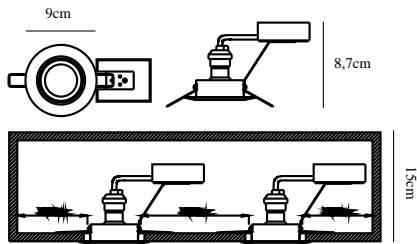

# TRITON | DOWNLIGHT | BRUSHED STEEL

54540132

nordlux®

Voltage (V): 230 Volt  
IP degree: IP23  
Maximum bulb wattage (W):  
3X35W  
Class (Class 1, Class 2, Class 3):  
Class 2 (Double isolated)  
Bulb base: GU10  
Parallel connection: True

Primary material: Metal  
Color: Brushed steel

Built In Spot Diameter (cm): 9  
Mount directly into insulation:  
False  
Tilt Angle (°): 25  
EAN: 5701581319684  
TUN: 1817610  
Item Number: 54540132  
Pcs Per Master Carton: 6

Sales Box Height (cm): 35  
Sales Box Width(cm): 13  
Sales Box Depth (cm): 10  
Sales Box Volume m<sup>3</sup> : 0.0046  
Product net weight (kg): 0.296

• Parallel connection possible

3 built-in spotlights from the Nordlux Triton series. The spotlights are only suitable for indoor lighting. Does not include bulbs.