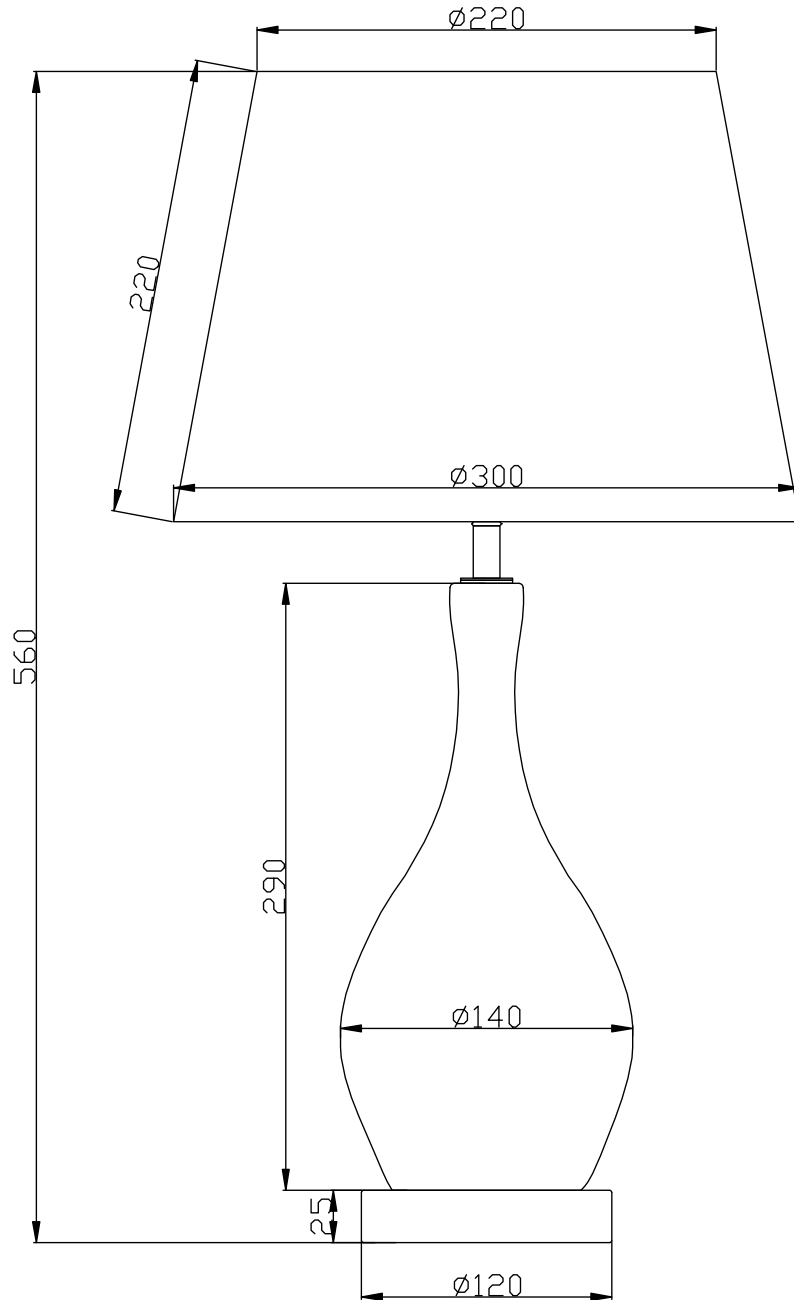

CERTIFICATION

CONTACT

www.firstchoicelighting.co.uk

info@firstchoicelighting.co.uk