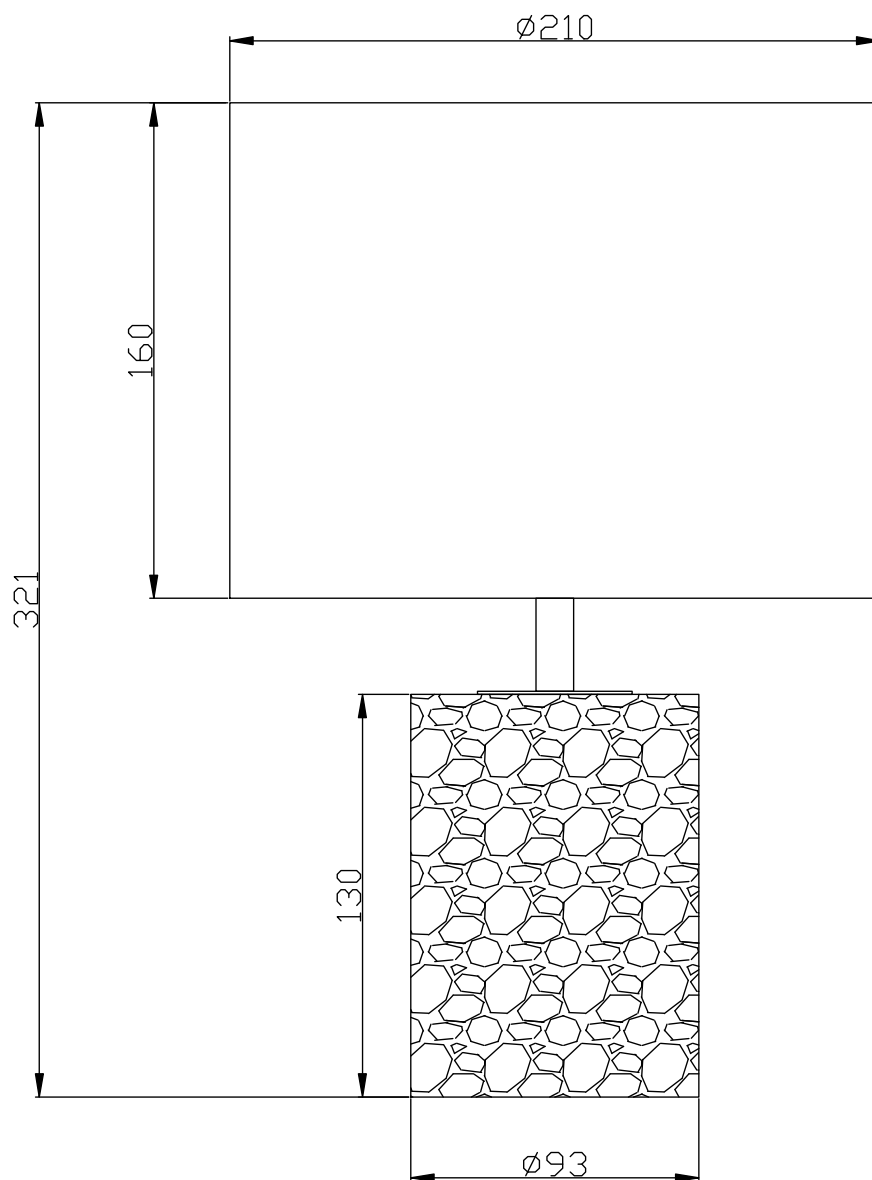

CERTIFICATION

CONTACT