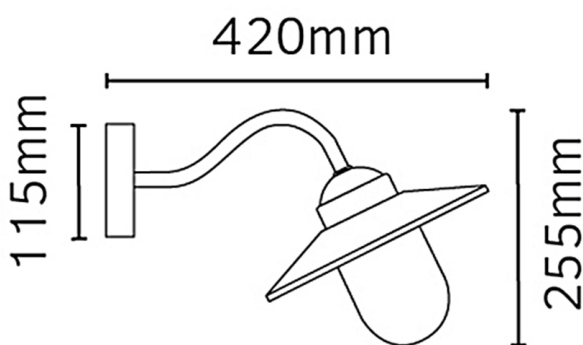

APPEARANCE

- Base: Black Paint
- Shade: Clear Glass

DIMENSION

- Height: 225mm
- Width: 270mm
- Depth: 420mm
- Weight: 1.8kg

LIGHT SOURCE

- Lamp included: No
- Lamp detail: 75W Max E27 ES (required)
- Dimmable
- Energy rating: A++, A+, A, B, C, D, E
- Switch: No

SPECIFICATION

- Ingress protection: IP55
- Class: Class II - Double Insulated, No Earth
- Voltage: 240V

CONTACT