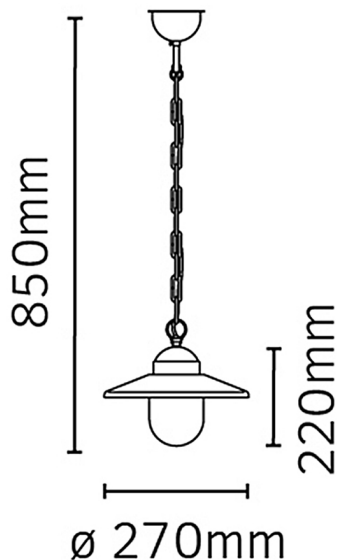

Elstead - Norlys - Karlstad KARLSTAD-CHAIN-B Chain Lantern

REFERENCE

- SKU: FCL-58367
- Supplier SKU: KARLSTAD-CHAIN-B
- Barcode: 5024005506508

CATEGORY

- Brand: Norlys
- Family: Karlstad
- Category: Outdoor Lighting / Ceiling / Pendant

APPEARANCE

- Base: Black Paint
- Shade: Clear Glass

DIMENSION

- Height: 220 - 1020mm
- Diameter: 270mm
- Weight: 1.64kg

LIGHT SOURCE

- Lamp included: No
- Lamp detail: 75W Max E27 ES (required)
- Dimmable
- Energy rating: A++, A+, A, B, C, D, E
- Switch: No

SPECIFICATION

- Ingress protection: IP55
- Class: Class II - Double Insulated, No Earth
- Voltage: 240V

CONTACT