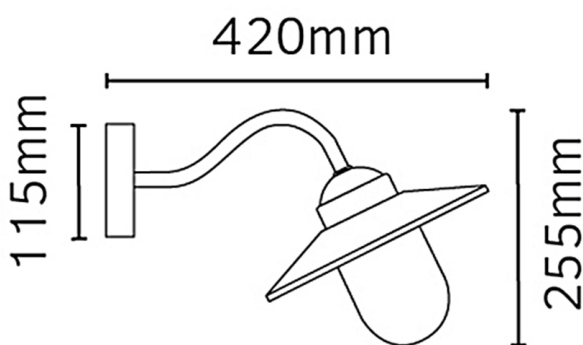

APPEARANCE

- Base: Galvanized Zinc
- Shade: Clear Glass

DIMENSION

- Height: 225mm
- Width: 270mm
- Depth: 420mm
- Weight: 1.8kg

LIGHT SOURCE

- Lamp included: No
- Lamp detail: 75W Max E27 ES (required)
- Dimmable
- Energy rating: A++, A+, A, B, C, D, E
- Switch: No

SPECIFICATION

- Ingress protection: IP55
- Class: Class II - Double Insulated, No Earth
- Voltage: 240V

CONTACT