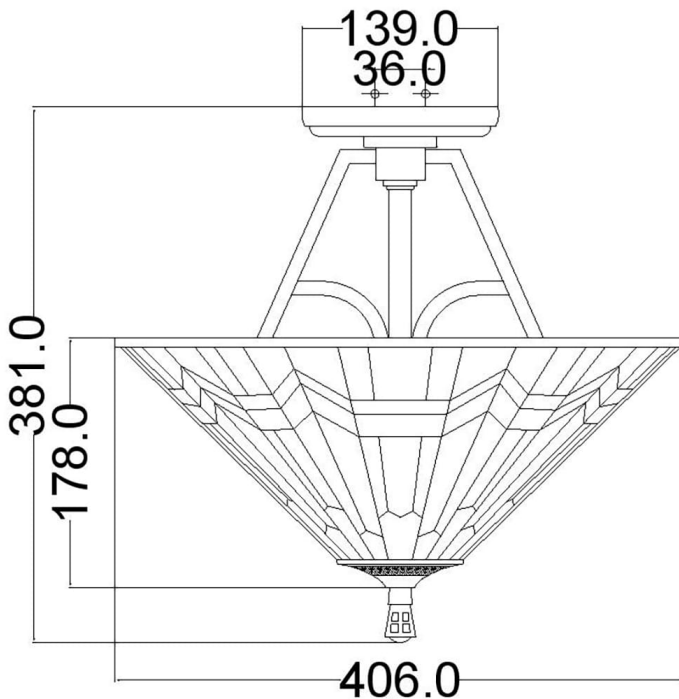

CATEGORY

- Brand: Quoizel Lighting
- Family: Alcott
- Category: Indoor Lighting / Ceiling / Flush

APPEARANCE

- Base: Valiant Bronze
- Shade: Tiffany Decorated Glass

DIMENSION

- Height: 381mm
- Width: 406mm
- Depth: 406mm
- Weight: 3.33kg

LIGHT SOURCE

- Lamp included: No
- Lamp detail: 2 x 60W Max E27 ES (required)
- Dimmable
- Energy class: Not applicable
- Switch: No

SPECIFICATION

- Ingress protection: IP20
- Class: Class I - Single Insulated, Earthed
- Voltage: 240V