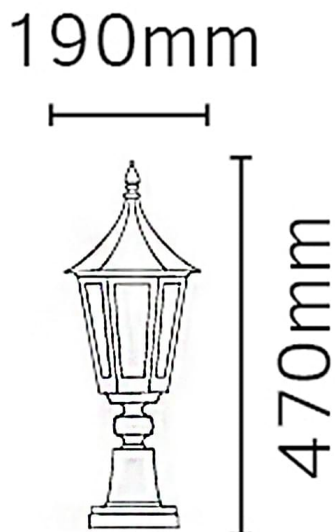

SPECIFICATION

- Ingress protection: IP54
- Class: Class II - Double Insulated, No Earth
- Voltage: 240V