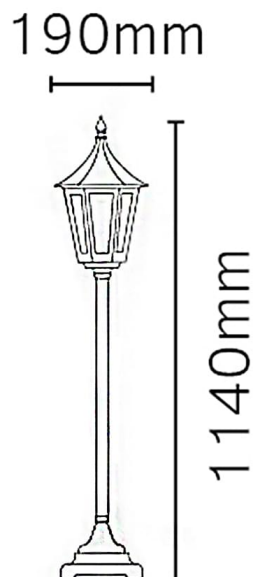

SPECIFICATION

- Ingress protection: IP54
- Class: Class II - Double Insulated, No Earth
- Voltage: 240V