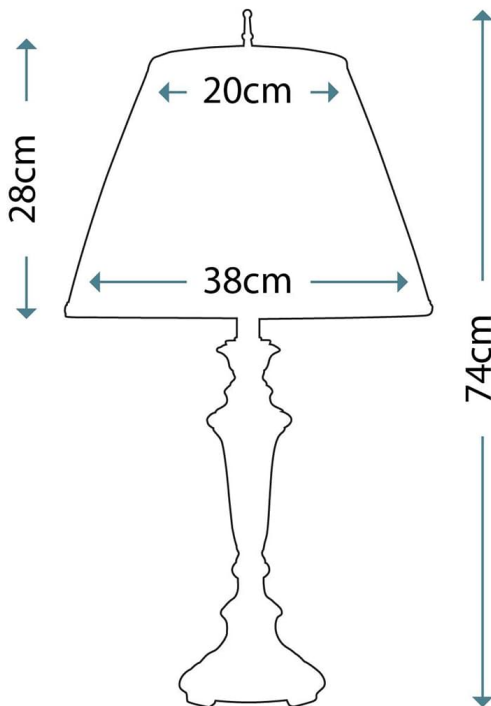

Elstead - Stiffel - Roosevelt SF-ROOSEVELT Table Lamp

REFERENCE

- SKU: FCL-58658
- Supplier SKU: SF-ROOSEVELT
- Barcode: 5024005363200

DESCRIPTION

Zinc cast table lamp with Burnished Brass finish, including Oyster silk sheen box pleat shade.

CATEGORY

- Brand: Stiffel Lighting
- Family: Roosevelt
- Category: Indoor Lighting / Table / Shade Included

APPEARANCE

- Base: Burnished Brass
- Shade: Oyster Pleated Linen

DIMENSION

- Height: 737mm
- Diameter: 381mm
- Weight: 4.05kg