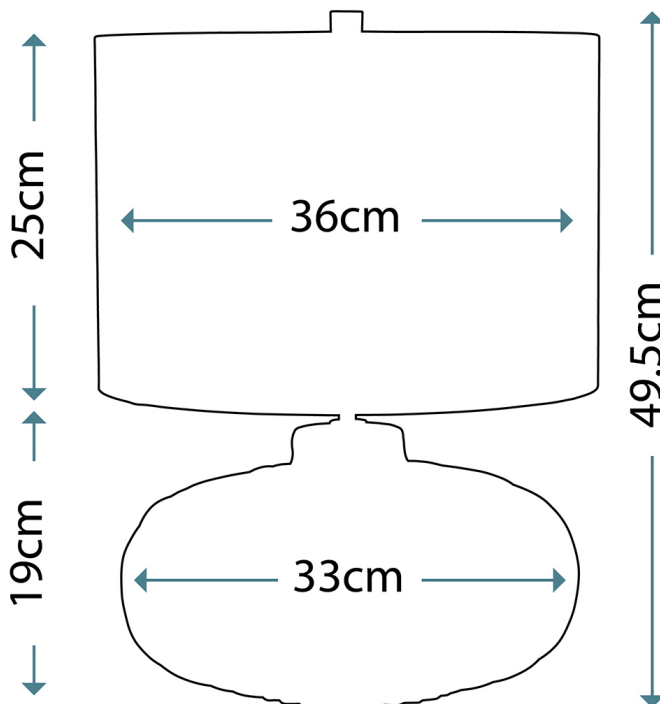

SPECIFICATION

- Ingress protection: IP20
- Class: Class I - Single Insulated, Earthed
- Voltage: 240V