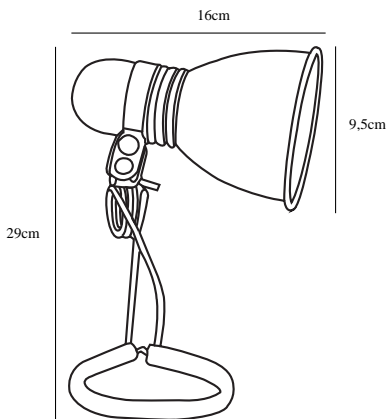

PHOTO | CLAMP LAMP | SILVER

59372029

nordlux®

Voltage (V): 230 Volt
IP degree: IP20
Maximum bulb wattage (W): 40W
Class (Class 1, Class 2, Class 3):
Class 2 (Double isolated)
Bulb base: E27
Dimmerable: Yes with compatible
bulb
Switch placement: On the cable

Primary material: Metal
Color of the cable: Black
Length of the cable (cm): 200
Surface material of the cable:
Plastic
Is the cable replaceable: False

Color: Silver
Height (cm): 16
Shade Diameter (cm): 9.5
Shade Height (cm): 16
Projection (cm): 29

EAN: 5701581123014
TUN: 5686212
Item Number: 59372029

Pcs Per Master Carton: 6
Sales Box Height (cm): 27
Sales Box Width(cm): 10
Sales Box Depth (cm): 13
Sales Box Volume m³ : 0.0035
Product net weight (kg): 0.372

- Industrial style
- Clamp for fasten on shelf or other edge
- Adjustable lamp head for a directional light

This clamping spotlight is small and handy, and you can easily move it around, depending on where the need for light is greatest.