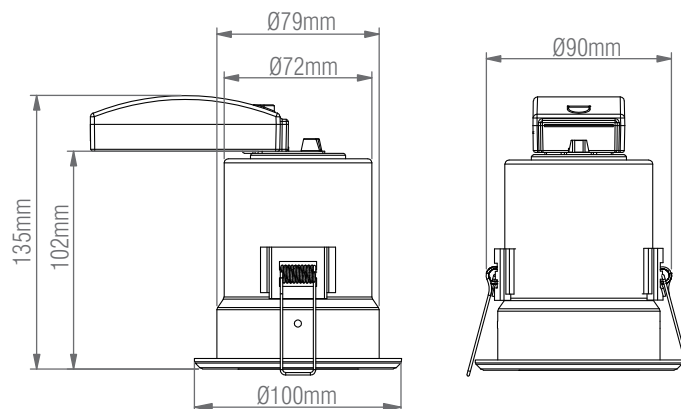

61060

ShieldPLUS Tilt Downlight

FEATURES

- 2 years warranty
- Matt white finish
- Constructed from die cast aluminium alloy & steel
- Fire rated 30/60/90 minutes and acoustically rated
- 30° tilt

SPEC DATA

Product Wattage:	Max. 50W GU10 (required)
Dimmable:	Y
Product Voltage:	220-240V
Hertz:	50/60
IP Rating:	20
Product Weight (KG):	0.29
Cut hole Dia:	83mm
Minimum Cavity Depth:	135mm
Terminal Block:	4-way fast fix
Class:	1

ACCESSORIES

70257, GU10 LED 60°, 3000K
70258, GU10 LED 60°, 4000K
74045, GU10 LED 60°, 6000K
70259, GU10 LED dimmable 60°, 3000K
70260, GU10 LED dimmable 60°, 4000K
74048, GU10 LED dimmable 60°, 6000K

Quick fit