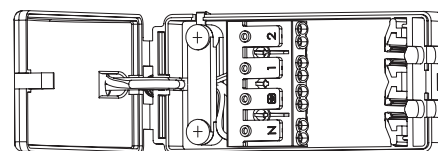

61060

ShieldPLUS Tilt Downlight

FEATURES

- 2 years warranty
- Matt white finish
- Constructed from die cast aluminium alloy & steel
- Fire rated 30/60/90 minutes and acoustically rated
- 30° tilt

SPEC DATA

Product Wattage:	Max. 50W GU10 (required)
Dimmable:	Y
Product Voltage:	220-240V
Hertz:	50/60
IP Rating:	20
Product Weight (KG):	0.29
Cut hole Dia:	83mm
Minimum Cavity Depth:	135mm
Terminal Block:	4-way fast fix
Class:	1

ACCESSORIES

70257, GU10 LED 60°, 3000K
70258, GU10 LED 60°, 4000K
74045, GU10 LED 60°, 6000K
70259, GU10 LED dimmable 60°, 3000K
70260, GU10 LED dimmable 60°, 4000K
74048, GU10 LED dimmable 60°, 6000K

Quick fit