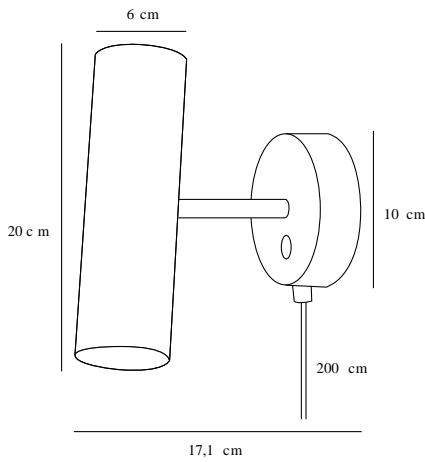

MIB 6 | WALL LIGHT | WHITE

61681001

Voltage (V): 230 Volt
IP degree: IP20
Maximum bulb wattage (W): 8W
Class (Class 1, Class 2, Class 3):
Class 2 (Double isolated)
Bulb base: GU10
Dimmerable: False
Switch placement: On wall base

Primary material: Metal
Secondary material: Plastic
Color of the cable: White
Length of the cable (cm): 200
Surface material of the cable:
Plastic
Is the cable replaceable: True
Color: White

Height (cm): 20
Width (cm): 10
Shade Diameter (cm): 6
Shade Height (cm): 20
Projection (cm): 17.1
Tilt Angle (°): 90

EAN: 5704924000393
TUN: 2075960
Item Number: 61681001
Pcs Per Master Carton: 3

Sales Box Height (cm): 29
Sales Box Width (cm): 13.5
Sales Box Depth (cm): 13.5
Sales Box Volume m³: 0.0053
Product net weight (kg): 0.85

- Contemporary, yet timeless design
- Slim and elegant
- Tiltable head, possible to adjust light direction
- On/off touch switch on wall base

The minimalistic MIB series is steeped in Nordic elegance and boasts excellent usability. MIB invites you to put a spotlight on life. The slender and adjustable lamp head emits a precise and directional light. MIB looks good alone, but also if you place more together and make a statement with light. Designed by Bønnelycke mdd