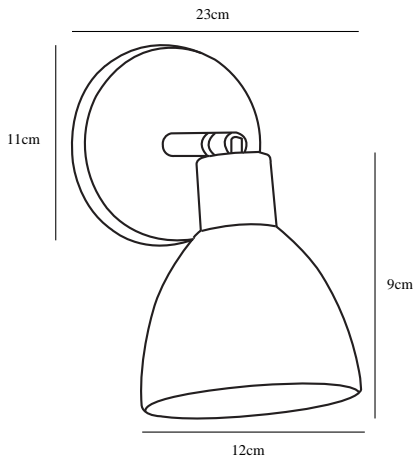

RAY | WALL LIGHT | BLACK

63191003

nordlux®

Voltage (V): 230 Volt
IP degree: IP20
Maximum bulb wattage (W): 40W
Class (Class 1, Class 2, Class 3):
Class 2 (Double isolated)
Bulb base: E14
Dimmerable: Yes with compatible
bulb
Switch placement: On the fixture

Primary material: Metal
Color of the cable: Black
Length of the cable (cm): 180
Surface material of the cable:
Plastic
Is the cable replaceable: True

Color: Black
Height (cm): 20
Tube Diameter (cm): 1.2
Shade Diameter (cm): 12
Shade Height (cm): 9
Projection (cm): 23
EAN: 5701581344884
TUN: 1850681
Item Number: 63191003

Pcs Per Master Carton: 3
Sales Box Height (cm): 21
Sales Box Width(cm): 14
Sales Box Depth (cm): 14
Sales Box Volume m³ : 0.0041
Product net weight (kg): 0.64

• Classic and stylish design • Suitable for bedside light

The Ray wall light from Nordlux is a light in a very classic and stylish design. The light is made of black lacquered metal. Use it as a decorative light in a corner that needs a little extra light, or use it as a reading light by the good armchair, or on the bedside table, or in a teenager's room.