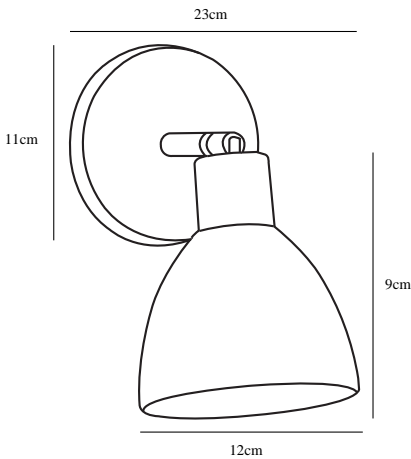

RAY | WALL LIGHT | CHROME

63191033

nordlux®

Voltage (V): 230 Volt
IP degree: IP20
Maximum bulb wattage (W): 40W
Class (Class 1, Class 2, Class 3):
Class 2 (Double isolated)
Bulb base: E14
Dimmerable: Yes with compatible
bulb
Switch placement: On the fixture

Primary material: Metal
Secondary material: Glass
Color of the Glass: Opal white
Color of the cable: Clear
Length of the cable (cm): 180
Surface material of the cable:
Plastic
Is the cable replaceable: True

Color: Chrome
Height (cm): 20
Tube Diameter (cm): 1.2
Shade Diameter (cm): 12
Shade Height (cm): 9
Projection (cm): 23
EAN: 5701581253483
TUN: 1629151
Item Number: 63191033

Pcs Per Master Carton: 3
Sales Box Height (cm): 20
Sales Box Width(cm): 13
Sales Box Depth (cm): 14
Sales Box Volume m³ : 0.0036
Product net weight (kg): 0.64

• Classic and stylish design • Suitable for bedside light

The Ray wall light from Nordlux is a light in a very classic and stylish design. The light is made of chrome with a glass shade. The white glass shades provide a soft and pleasant light that fits into many places in the home. Use it as a decorative light in a corner that needs a little extra light, or use it as a reading light by the good armchair, or on the bedside table, or in a teenager's room.