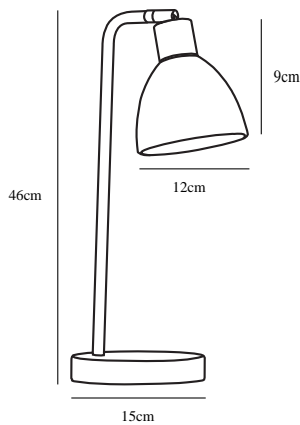

RAY | TABLE LAMP | CHROME

63201033

nordlux®

Voltage (V): 230 Volt
IP degree: IP20
Maximum bulb wattage (W): 40W
Class (Class 1, Class 2, Class 3):
Class 2 (Double isolated)
Bulb base: E14
Dimmerable: Yes with compatible
bulb
Switch placement: On the cable

Primary material: Metal
Secondary material: Glass
Color of the Glass: Opal white
Color of the cable: Clear
Length of the cable (cm): 180
Surface material of the cable:
Plastic
Is the cable replaceable: False

Color: Chrome
Height (cm): 46
Tube Diameter (cm): 1.2
Shade Diameter (cm): 12
Shade Height (cm): 9
Outdoor base dimension (cm): 15
Projection (cm): 22

EAN: 5701581253582
TUN: 1629152
Item Number: 63201033

Pcs Per Master Carton: 3
Sales Box Height (cm): 47
Sales Box Width(cm): 18
Sales Box Depth (cm): 17
Sales Box Volume m³ : 0.0144
Product net weight (kg): 1.433

• Classic and stylish design • Replaceable rings for optimal choice