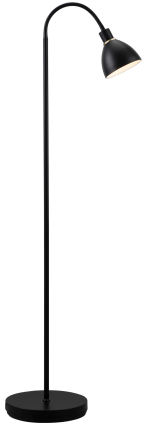

RAY SINGLE | FLOOR LAMP | BLACK

63214003

nordlux®

Voltage (V): 230 Volt
IP degree: IP20
Maximum bulb wattage (W): 40W
Class (Class 1, Class 2, Class 3):
Class 2 (Double isolated)
Bulb base: E14
Dimmerable: Yes with compatible
bulb
Switch placement: On the cable

Primary material: Metal
Color of the cable: Black
Length of the cable (cm): 180
Surface material of the cable:
Plastic
Is the cable replaceable: False

Color: Black
Height (cm): 155
Tube Diameter (cm): 1.6
Shade Diameter (cm): 12
Shade Height (cm): 9
Outdoor base dimension (cm): 25

• Classic and stylish design

The Ray floor light from Nordlux features a very classic and stylish design. The light is made of black lacquered metal. Use it as a decorative light in a corner that requires a little extra light, or use it as a reading light behind the good armchair. The lamp head can be turned in all directions, providing for many uses.