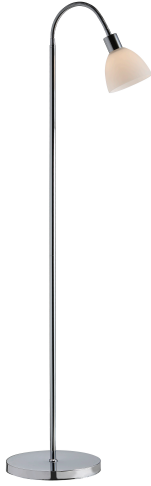

RAY SINGLE | FLOOR LAMP | CHROME

63214033

nordlux®

Voltage (V): 230 Volt
IP degree: IP20
Maximum bulb wattage (W): 40W
Class (Class 1, Class 2, Class 3):
Class 2 (Double isolated)
Bulb base: E14
Dimmerable: Yes with compatible bulb
Switch placement: On the cable

Primary material: Metal
Secondary material: Glass
Color of the Glass: Opal white
Color of the cable: Clear
Length of the cable (cm): 180
Surface material of the cable:
Plastic
Is the cable replaceable: False

Color: Chrome
Height (cm): 155
Tube Diameter (cm): 1.6
Shade Diameter (cm): 12
Shade Height (cm): 9
Outdoor base dimension (cm): 25

EAN: 5701581239289
TUN: 1576766
Item Number: 63214033

Pcs Per Master Carton: 2
Sales Box Height (cm): 56
Sales Box Width(cm): 12
Sales Box Depth (cm): 28
Sales Box Volume m³ : 0.0188
Product net weight (kg): 4.025

• Classic and stylish design • Replaceable rings for optimal choice

The Ray floor light from Nordlux features a very classic and stylish design. The light is made of chrome with a glass shade. The white glass shade provides a soft and pleasant light that suits many areas in the home. Use it as a decorative light in a corner that requires a little extra light, or use it as a reading light behind the good armchair. The lamp head can be turned in all directions, providing for many uses.