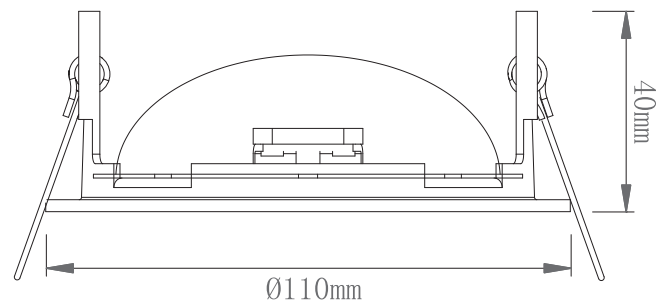

69885

OrbitalPLUS

FEATURES

- 5 years (2 years + 3 years) extended warranty
- Constructed from die cast aluminium alloy & steel
- Chrome plate finish
- Complete with LED Eaglerise driver
- Anti-glare indirect light source creating a stylish clean look
- Fire rated to 30, 60 & 90 minutes
- IP65. Suitable for bathroom zone 2
- Suitable for bathroom zone 1 if used in conjunction with a 30MA RCD
- Can be covered with insulation

SPEC DATA

Product Wattage:	9W
Product Lumen:	460
Lumen/W:	51
Kelvin:	5000K
Energy Rating:	A+
Dimmable:	Yes
Beam Angle:	120°
CRI:	80
Lifetime (Hours):	30000
LED Type:	SMD
Driver Brand:	Eagerise
SDCM:	<6
Driver Type:	Constant current 200mA
Product Voltage:	220-240V
Cut out:	Ø97mm
Operating Temp:	-20 to 40 Degree
Product Weight (KG):	0.24
Minimum Cavity Depth:	55mm
Class:	2