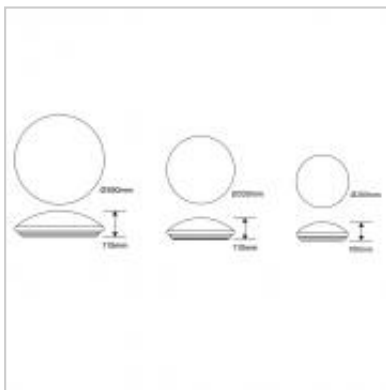

MEGAMAN® RENZO consists of 3 unique MEGAMAN® luminaire design elements, Modular System, Switching CCT and Selectable lumen output; together with 3 different sizes, enables to provide an ideal solution for different environment and functions.

RENZO Integrated Modular LED Bulkhead 10W/15W DUAL CCT & DUAL OUTPUT

Product Code	710430
International Model Number	FCL71700V0-ds/sc
Description	RENZO Integrated Modular LED Bulkhead 10W/15W DUAL CCT & DUAL OUTPUT
Watts	10W / 15W
Colour temperature / CRI	3000K/4000K 80
Lumens	930lm / 1000lm / 1300 / 1400
Dimmable	N
Lamp life (max)	50,000hrs
Beam angle	110°
Weight	530g
Dimensions	330mm x 110mm
IP rating	IP44
Shape	Round
Operating Temperature	-30° to +40°