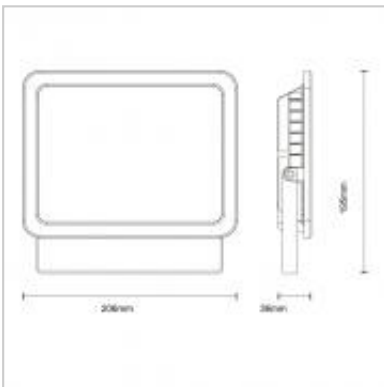

VOSS ESSENTIALS INTEGRATED LED FLOODLIGHT 50W

Product Code	711288
International Model Number	FFL72100v0
Description	VOSS ESSENTIALS INTEGRATED LED FLOODLIGHT 50W
Wattage	50W
Colour Temperature	4000K / 80
Lumens	4500lm
Dimmable	No
Beam Angle	110°
Weight	740g
Dimensions (L x W x H mm)	206x36x195
IP Rating	IP65
Colour / Finish	Black
Tilt Angle	180°
Hrs Lamp Life (max)	30,000
Operating Temperature	-30° to +40°